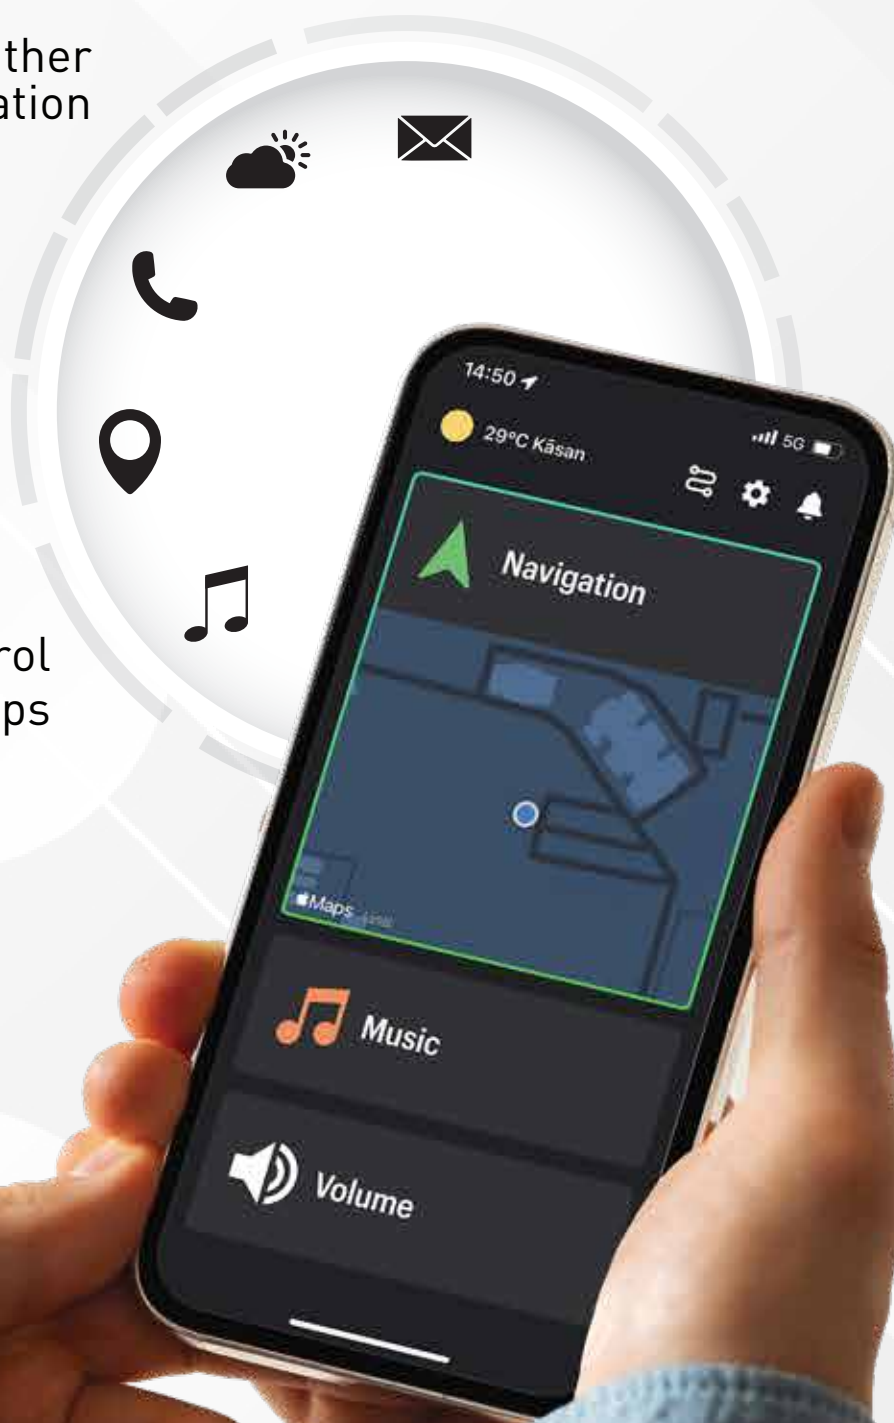

# Honda RoadSync

The Honda RoadSync App connects your smartphone to your Activa via Bluetooth, enabling you to access essential functions such as navigation, calls, texts, and music without interrupting your ride.

Manage messages  
via voice commands

Get real-time weather  
updates for any location

Manage and make calls  
directly from your Activa

Use turn-by-turn navigation  
to reach anywhere

Enjoy music control  
at your fingertips